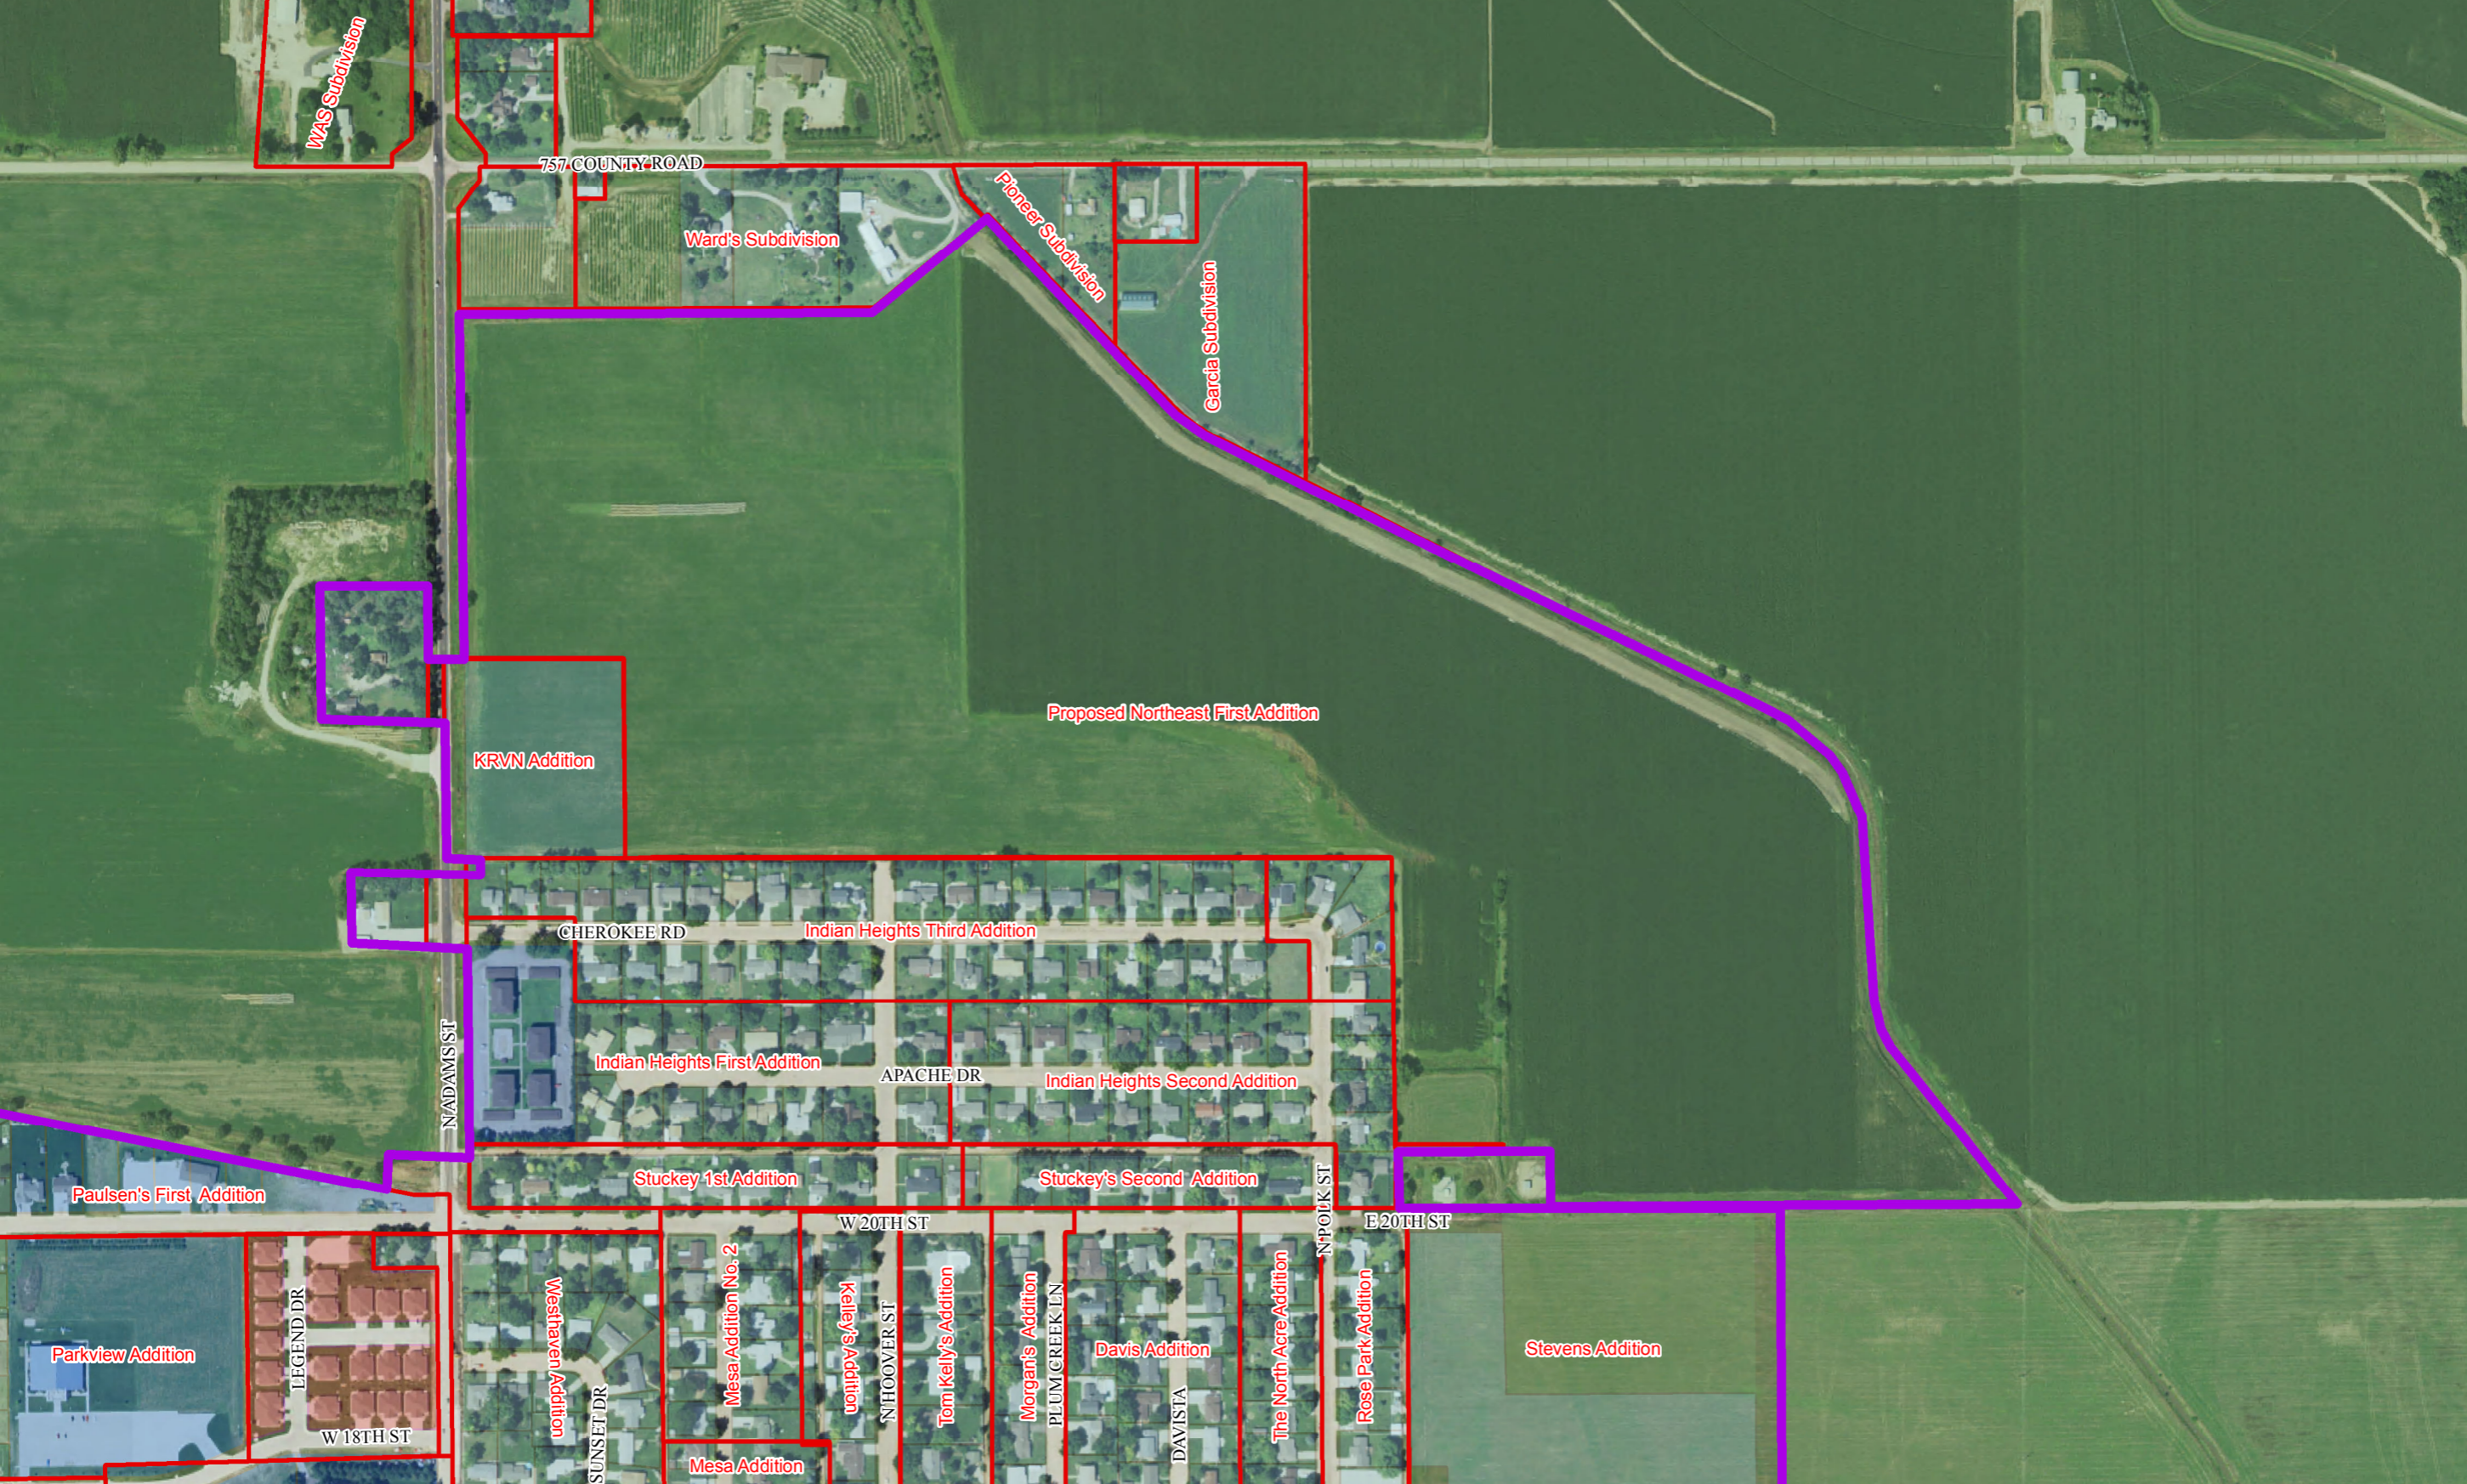

Parkview Addition

LEGEND DR

W 18TH ST

Westhaven Addition

SUNSET DR

Mesa Addition

Mesa Addition No. 2

Kelley's Addition

N HOOVER ST

Tom Kelly's Addition

Morgan's Addition

PLUM CREEK LN

Davis Addition

DAVISTA

The North Acre Addition

N POIK ST

Rose Park Addition

E 20TH ST

Stevens Addition

WAS Subdivision

757 COUNTY ROAD

Ward's Subdivision

Pioneer Subdivision

Garcia Subdivision

Proposed Northeast First Addition

KRVN Addition

CHEROKEE RD

Indian Heights Third Addition

Indian Heights First Addition

APACHE DR

Indian Heights Second Addition

Stuckey 1st Addition