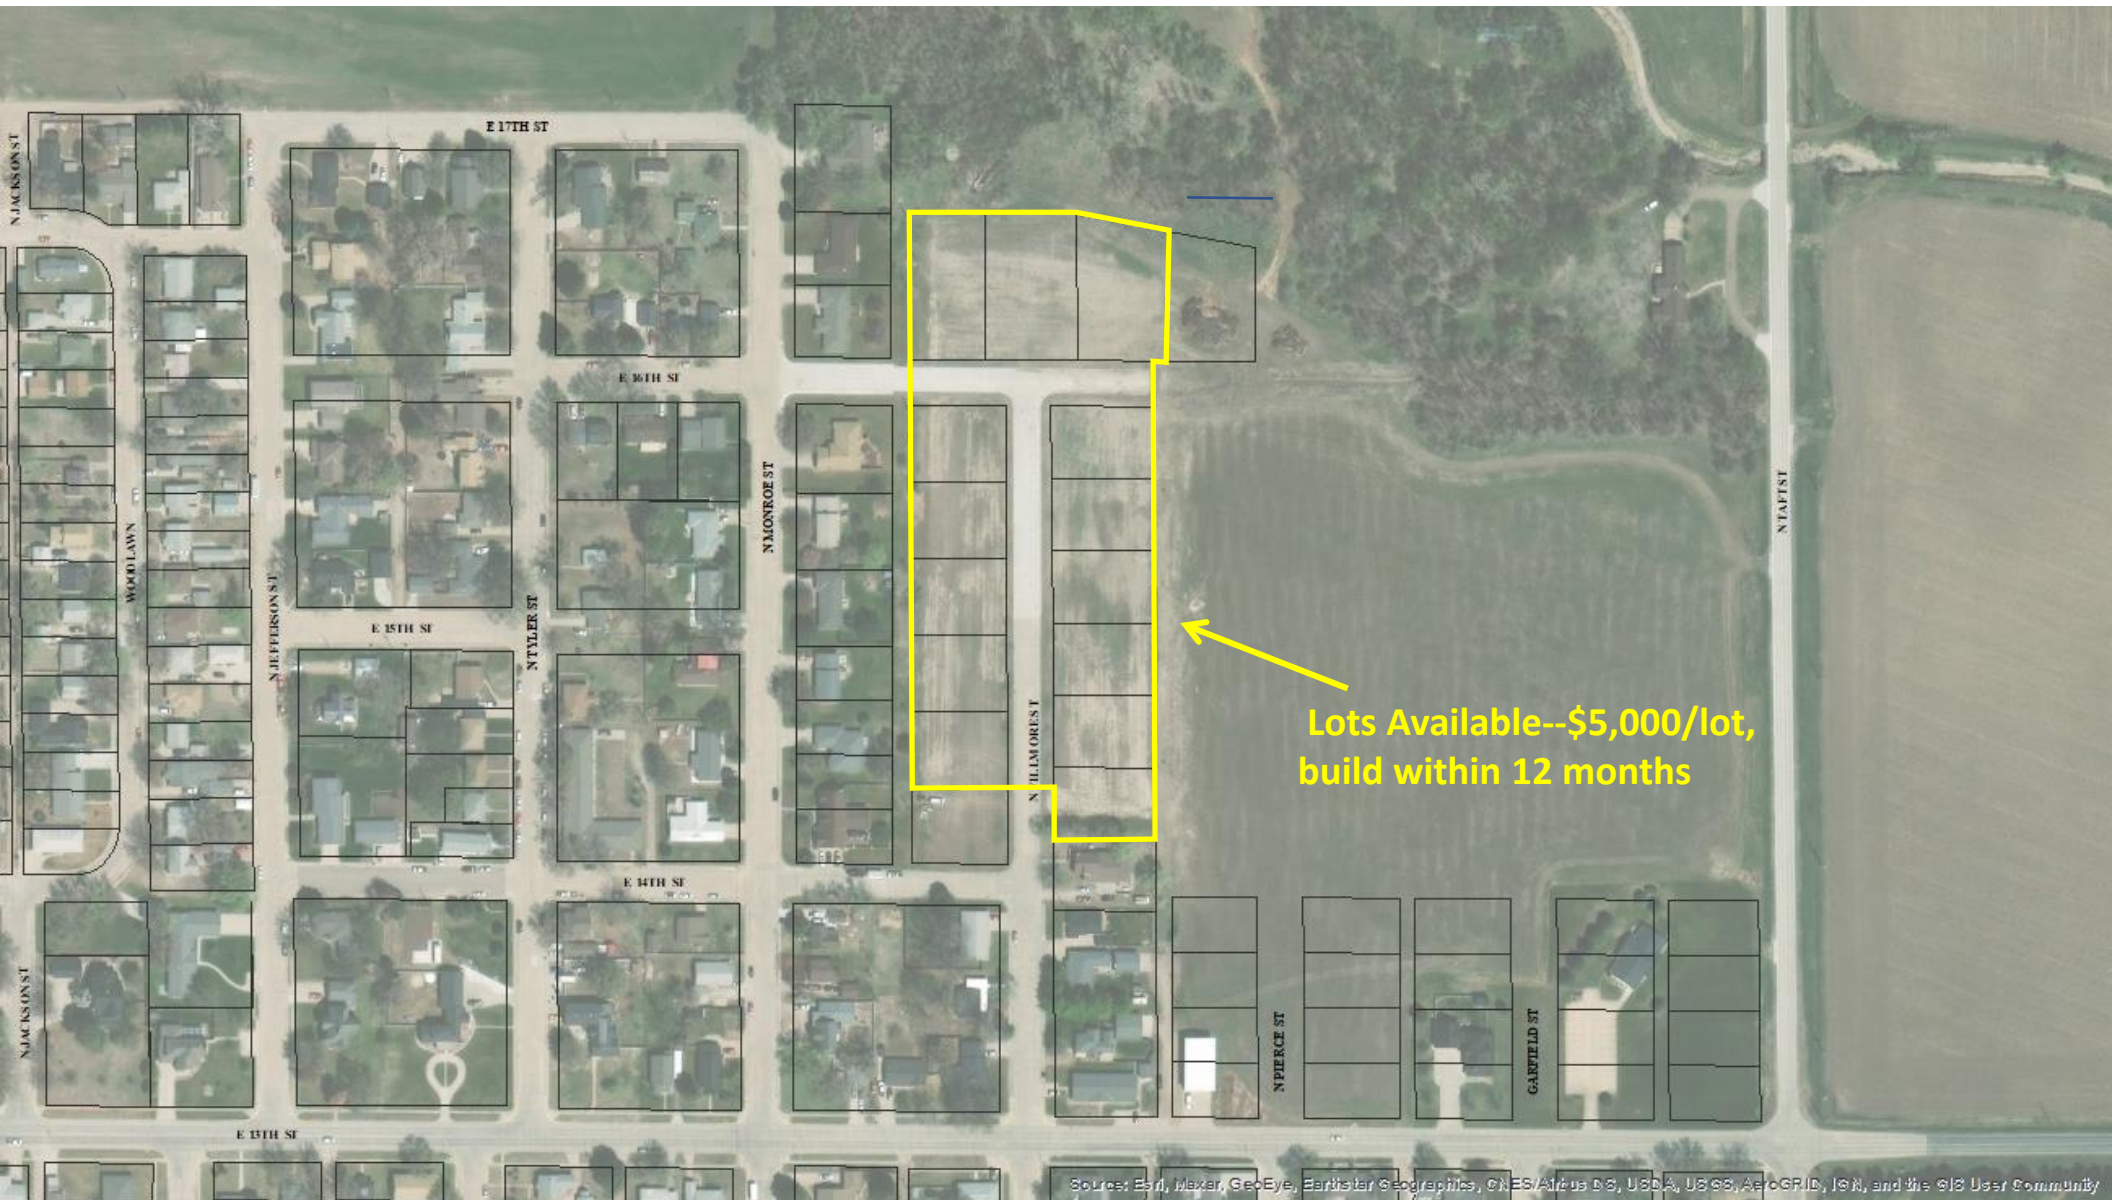

Available East Housing Lots

- Dozens of sites to choose from
 - \$5,000 each
 - Lots sizes: approx. 11,000 – 15,000 square feet
- Utilities on site (Electric, Sewer, Water)
- Protective covenants in place
- Lots can be or have been removed from floodplain
- Close to Kirkpatrick Memorial Park and Pershing Elementary School

In this packet:

Available Lot Map
Subdivision Maps
Protective Covenants
Floodplain Map
Sewer Depth Layout

Available Single-Family Housing Lots – Northeast Lexington, NE

■ Indicates houses under construction or complete, following underlying aerial map.