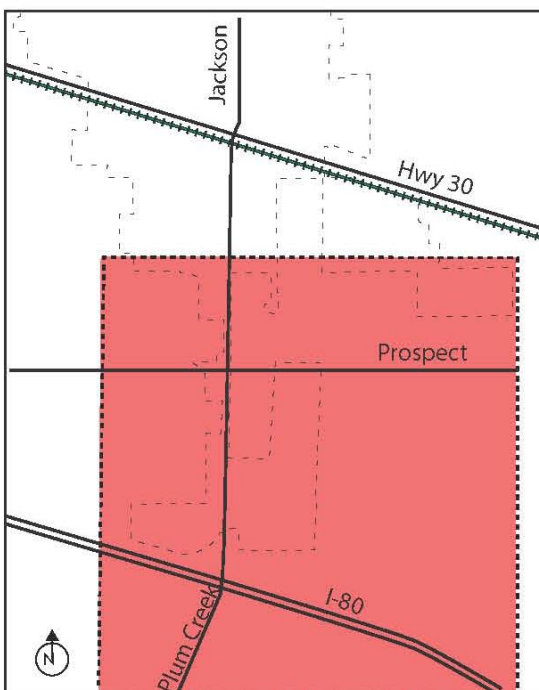

## Corridor Enhancements: Plum Creek Parkway Streetscape

Native plantings, fencing, and a meandering trail along the Plum Creek Parkway create an attractive community entrance.

Existing Conditions along Plum Creek Parkway

Proposed Improvements to Plum Creek Parkway

## Corridor Enhancements: Plum Creek Parkway Entrance Streetscaping

- ① Existing Trail
- ② New Trail
- ③ Enhanced Streetscape
- ④ I-80 ROW Landscaping
- ⑤ Landscaped Grounds
- ⑥ Sculptured and Landscaped Berm
- ⑦ Future Recreation Area Phase 1 & 2

### LOCATION MAP

Figure 28: Plum Creek Parkway Entrance, Lexington

*“The Lex-Plan 2013”*

ACHIEVE