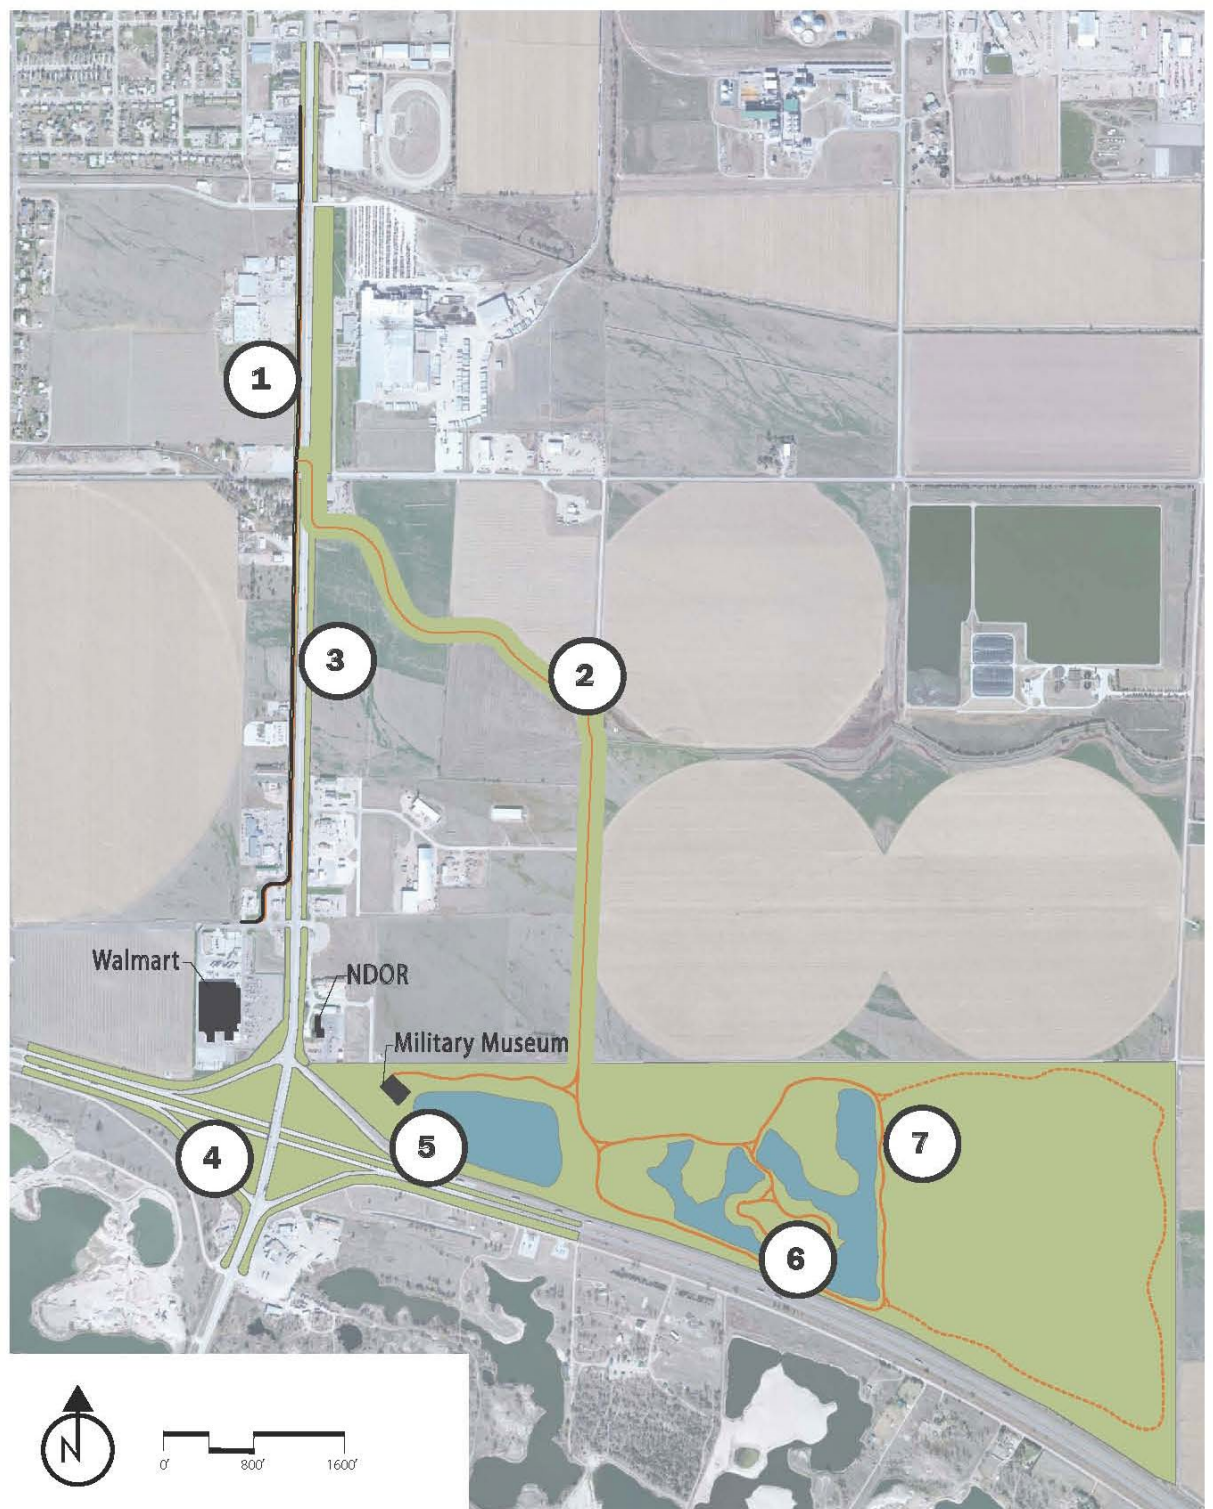

## Corridor Enhancements: Plum Creek Parkway Streetscape

Native plantings, fencing, and a meandering trail along the Plum Creek Parkway create an attractive community entrance.

Existing Conditions along Plum Creek Parkway

Proposed Improvements to Plum Creek Parkway

## Corridor Enhancements: Plum Creek Parkway Entrance Streetscaping

- ① Existing Trail
- ② New Trail
- ③ Enhanced Streetscape
- ④ I-80 ROW Landscaping
- ⑤ Landscaped Grounds
- ⑥ Sculptured and Landscaped Berm
- ⑦ Future Recreation Area Phase 1 & 2

### LOCATION MAP

Figure 28: Plum Creek Parkway Entrance, Lexington

*“The Lex-Plan 2013”*

ACHIEVE