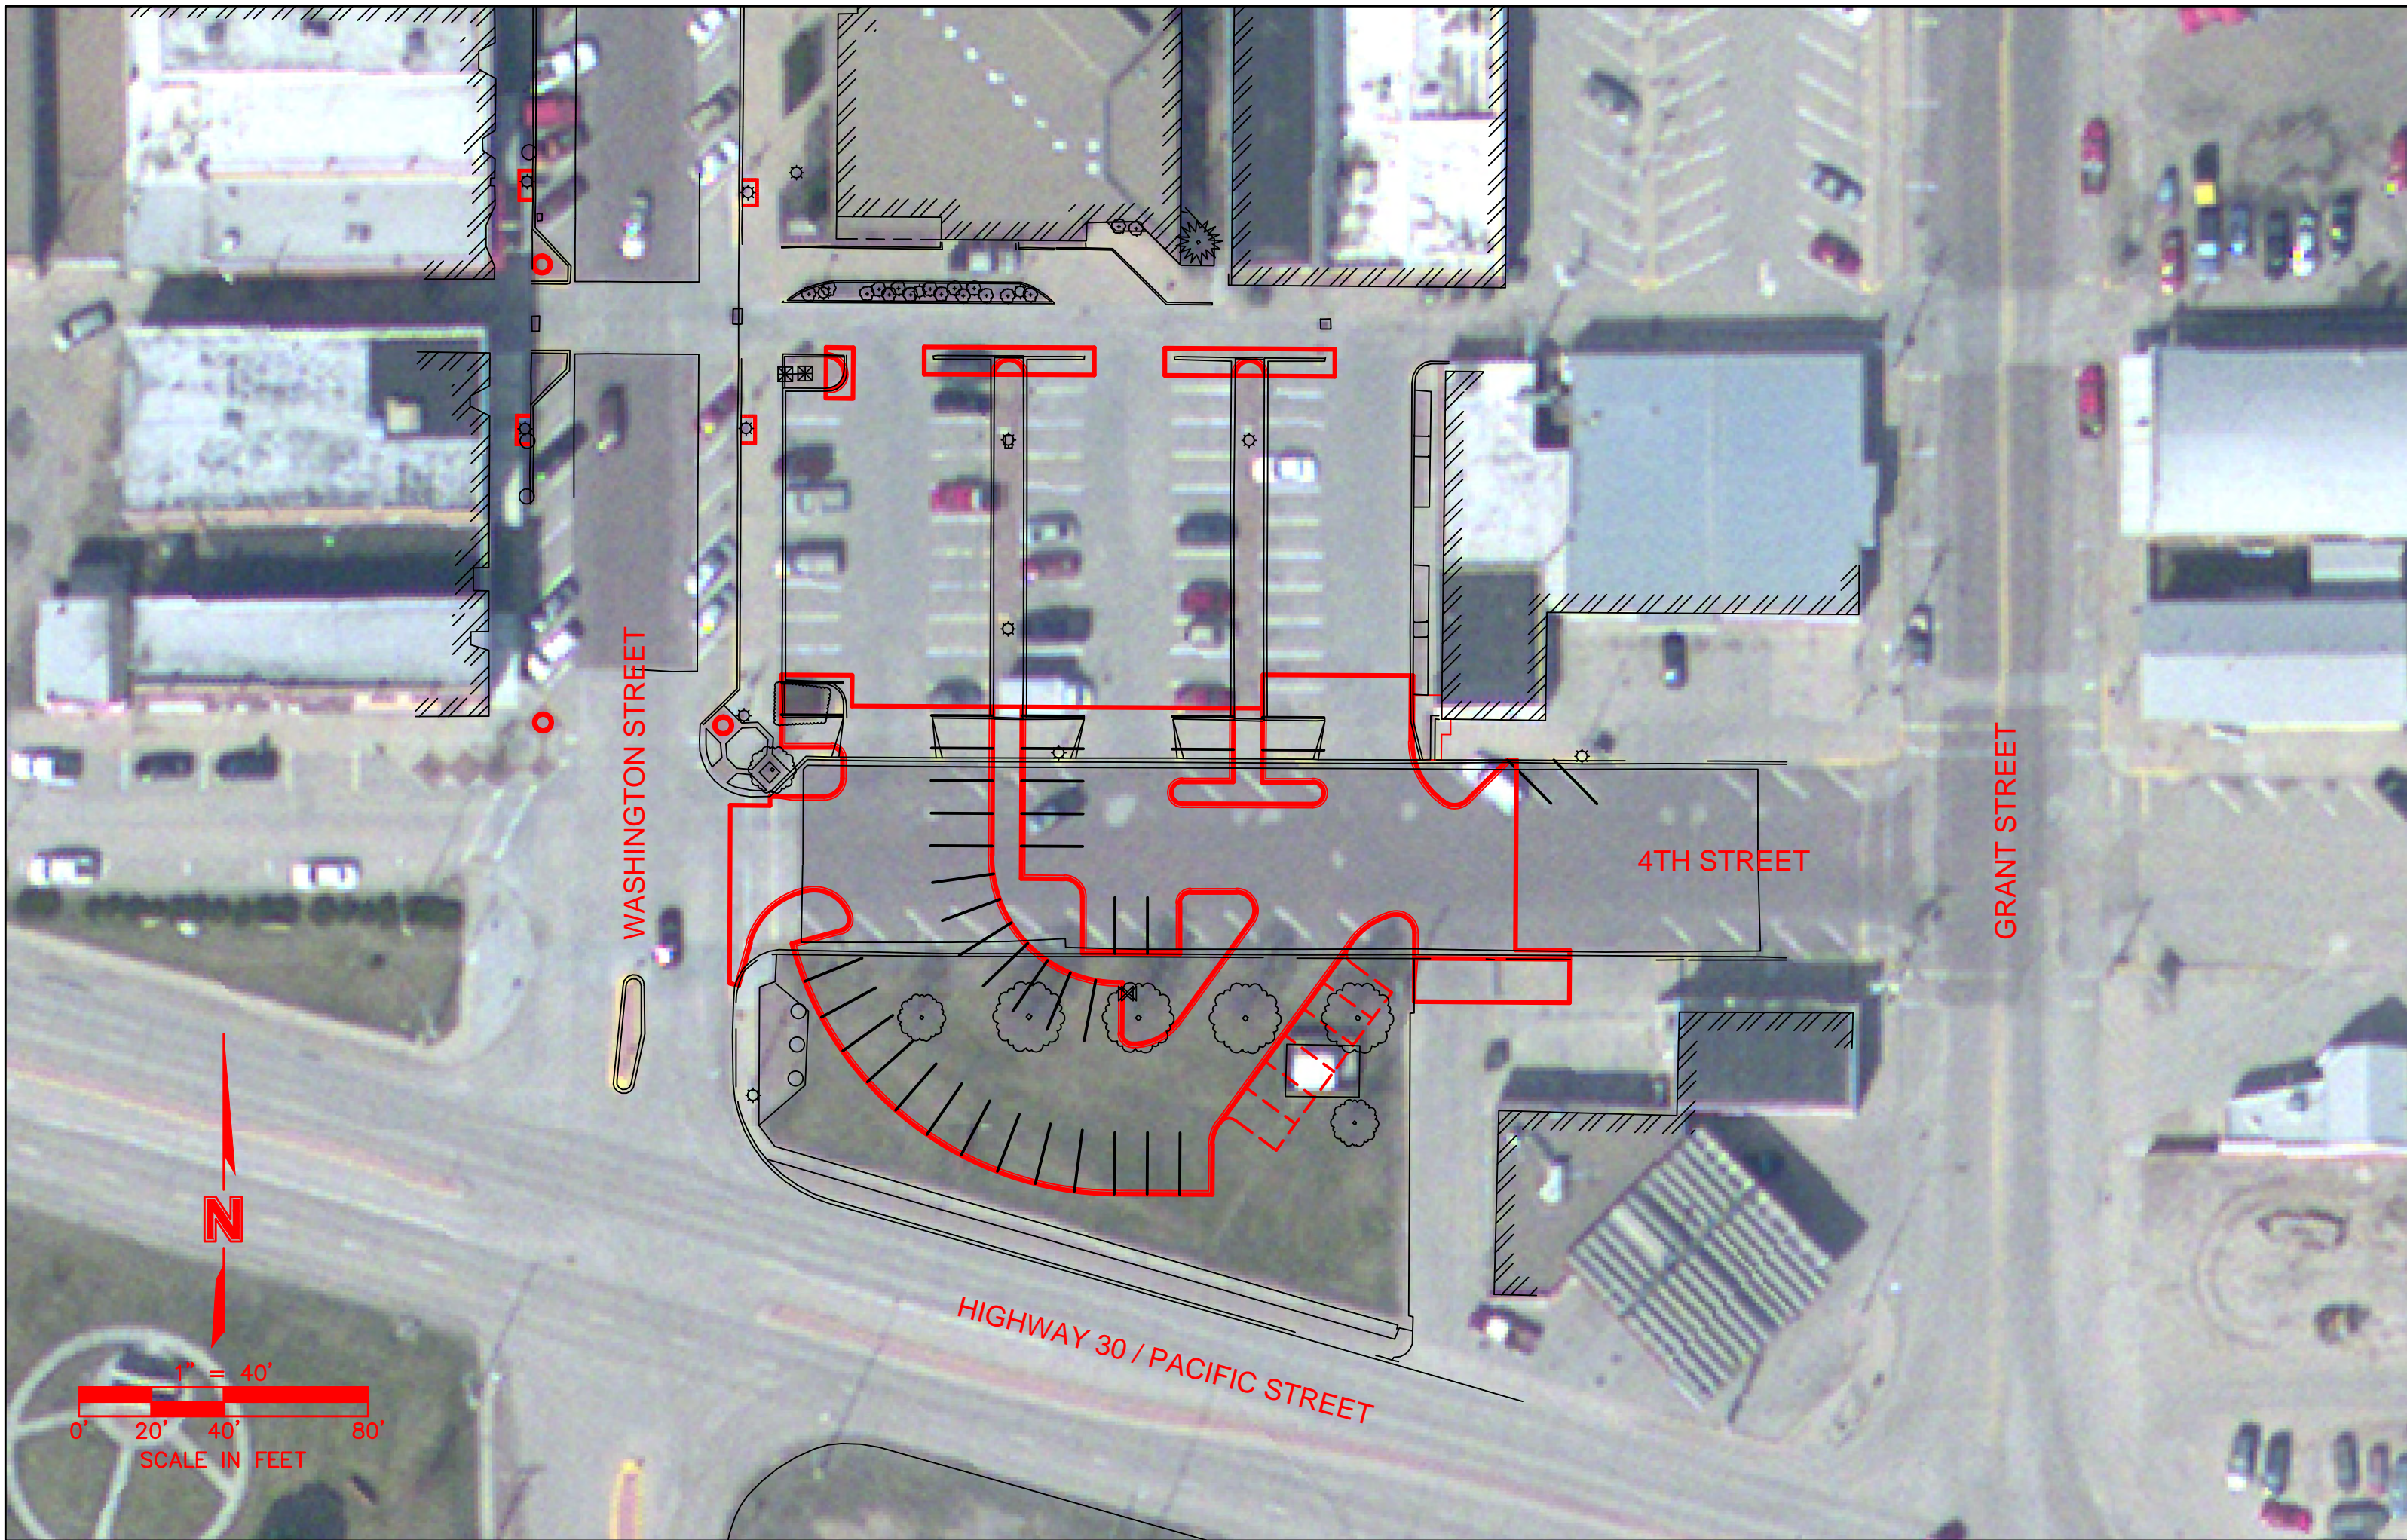

5TH STREET

WASHINGTON STREET

N

WASHINGTON STREET

GRANT STREET

4TH STREET

HIGHWAY 30 / PACIFIC STREET

N

1" = 40'

SCALE IN FEET

WASHINGTON STREET

5TH STREET

N

1" = 40'

0' 20' 40' 80'

SCALE IN FEET

6TH STREET

7TH STREET

WASHINGTON STREET

N

1" = 40'

0 20' 40' 80'

SCALE IN FEET

5TH STREET

WASHINGTON STREET

N

1" = 40'  
0' 20' 40' 80'  
SCALE IN FEET

6TH STREET

WASHINGTON STREET

1" = 40'  
0' 20' 40' 80'  
SCALE IN FEET