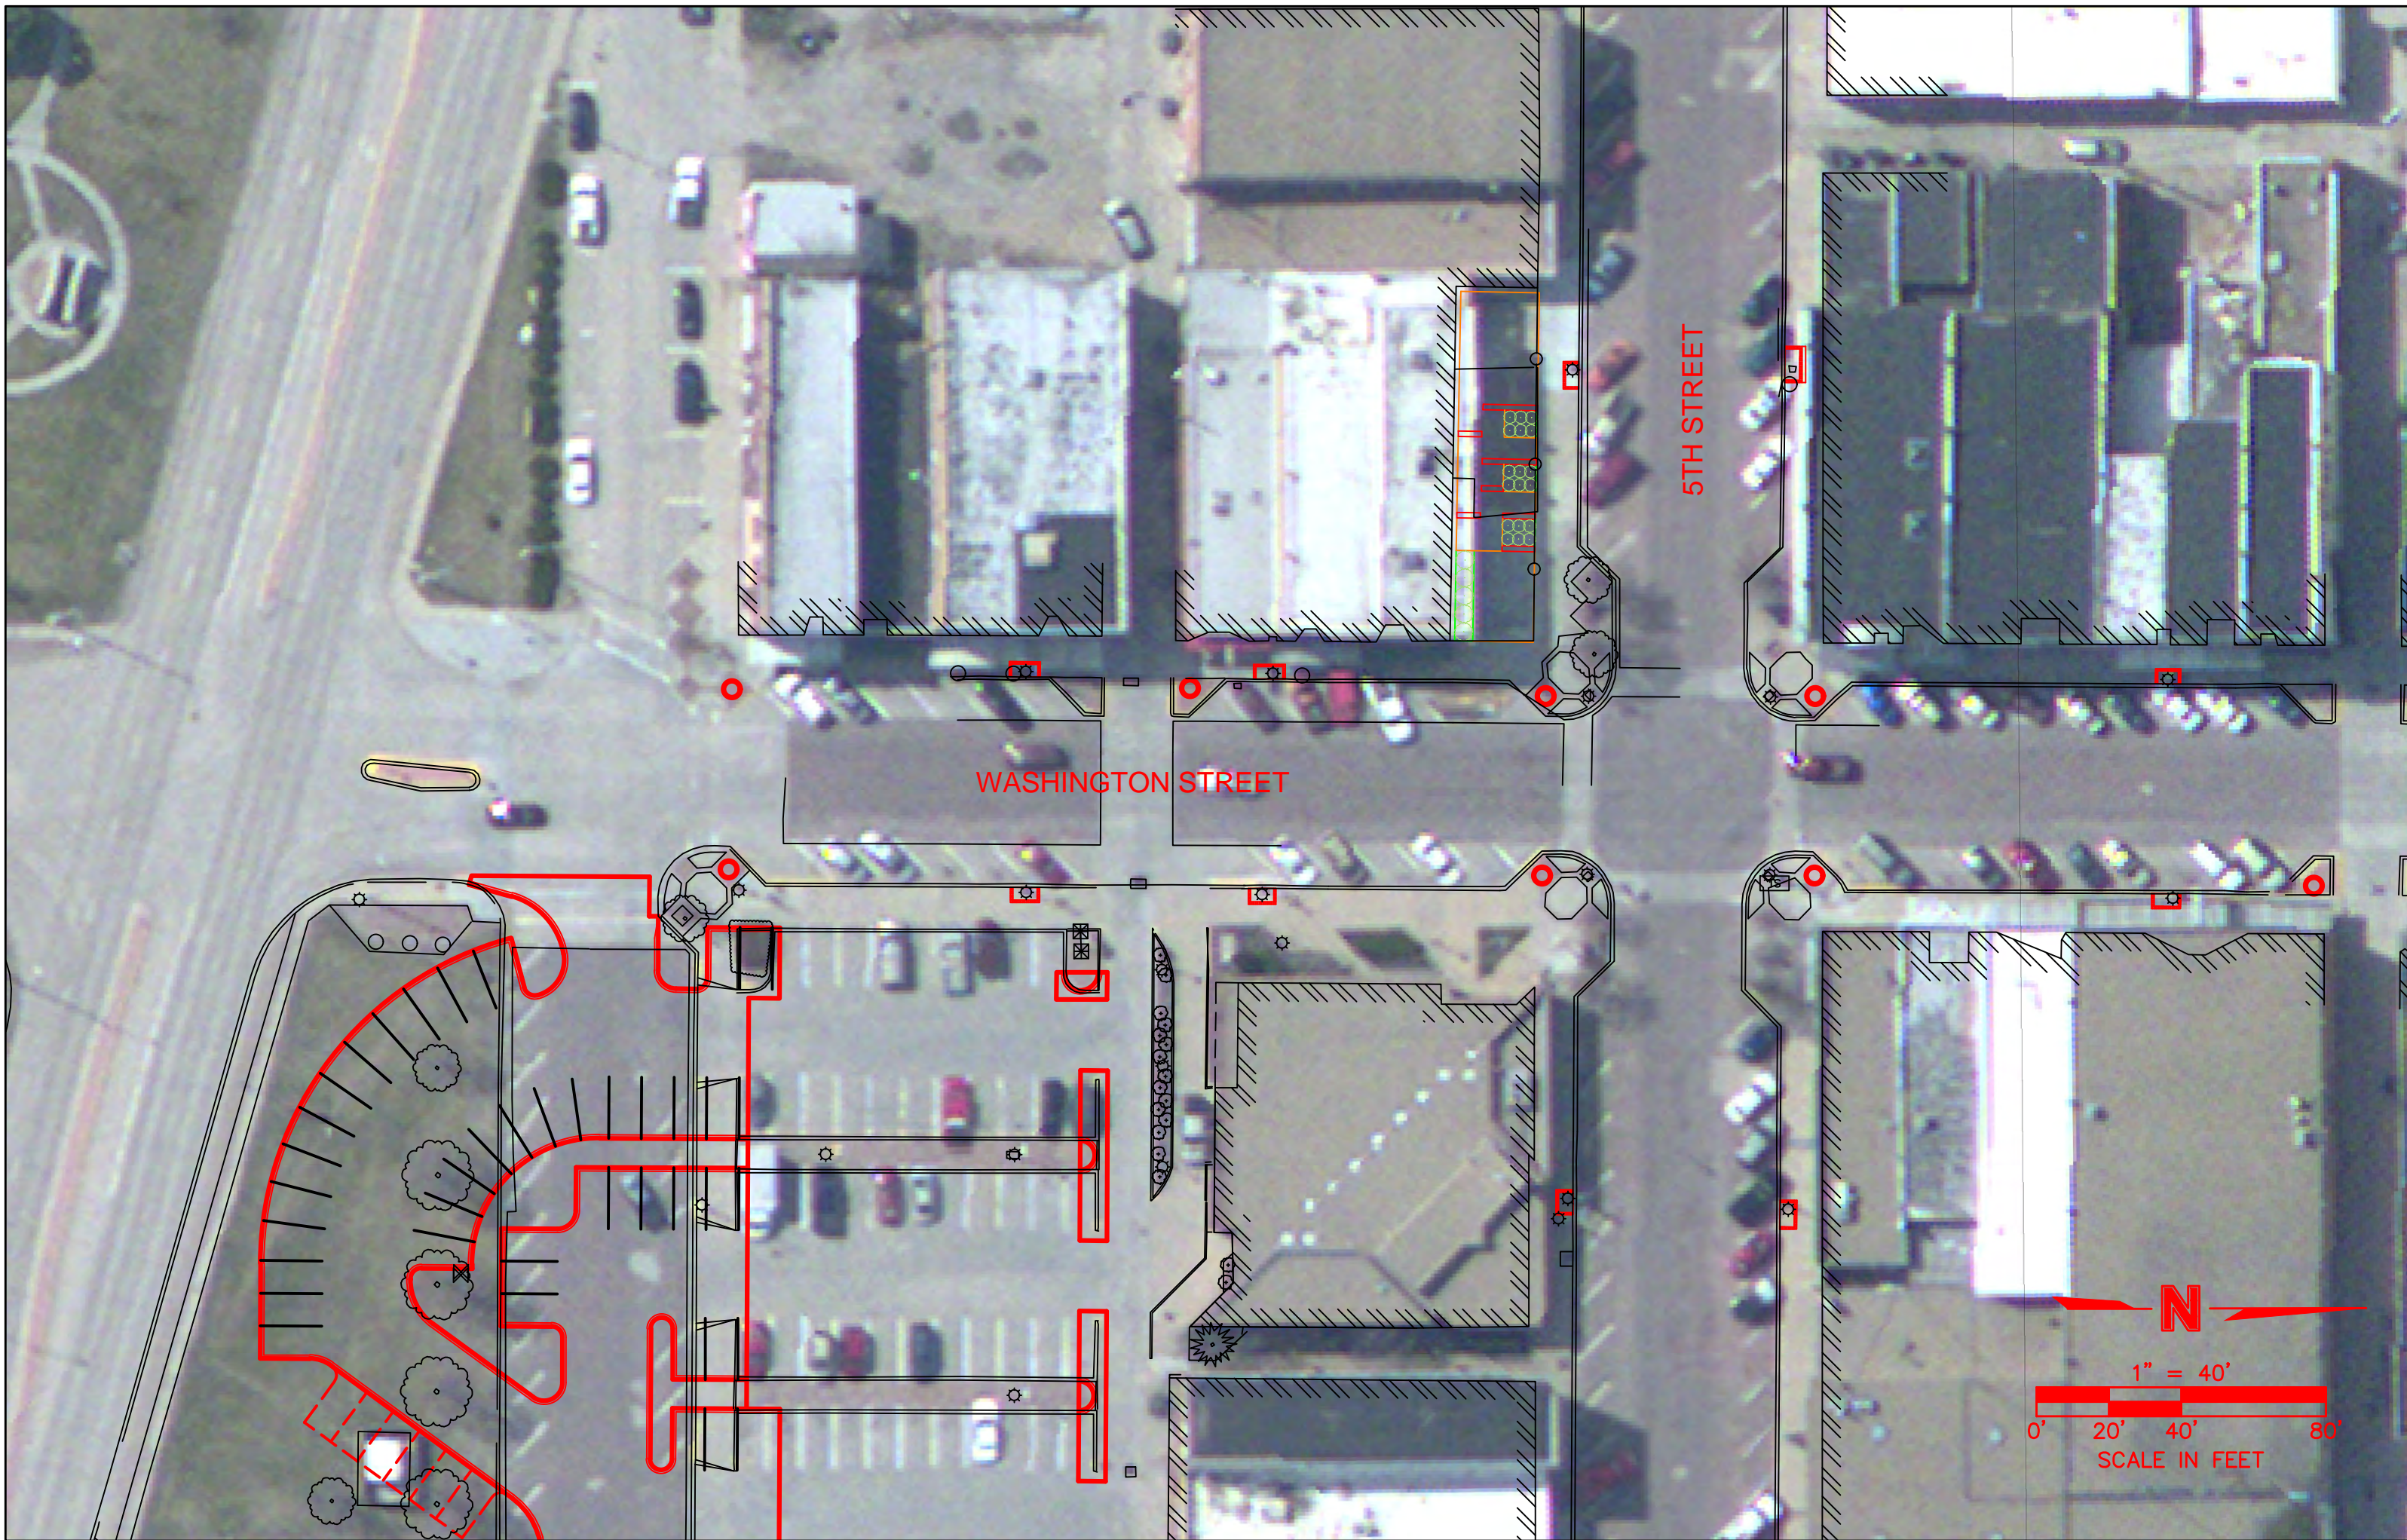

5TH STREET

WASHINGTON STREET

N

WASHINGTON STREET

GRANT STREET

4TH STREET

HIGHWAY 30 / PACIFIC STREET

N

1" = 40'

SCALE IN FEET

WASHINGTON STREET

5TH STREET

N

1" = 40'

0' 20' 40' 80'

SCALE IN FEET

6TH STREET

7TH STREET

WASHINGTON STREET

N

1" = 40'

0 20' 40' 80'

SCALE IN FEET

5TH STREET

WASHINGTON STREET

N

1" = 40'  
0' 20' 40' 80'  
SCALE IN FEET

6TH STREET

WASHINGTON STREET

1" = 40'  
0' 20' 40' 80'  
SCALE IN FEET