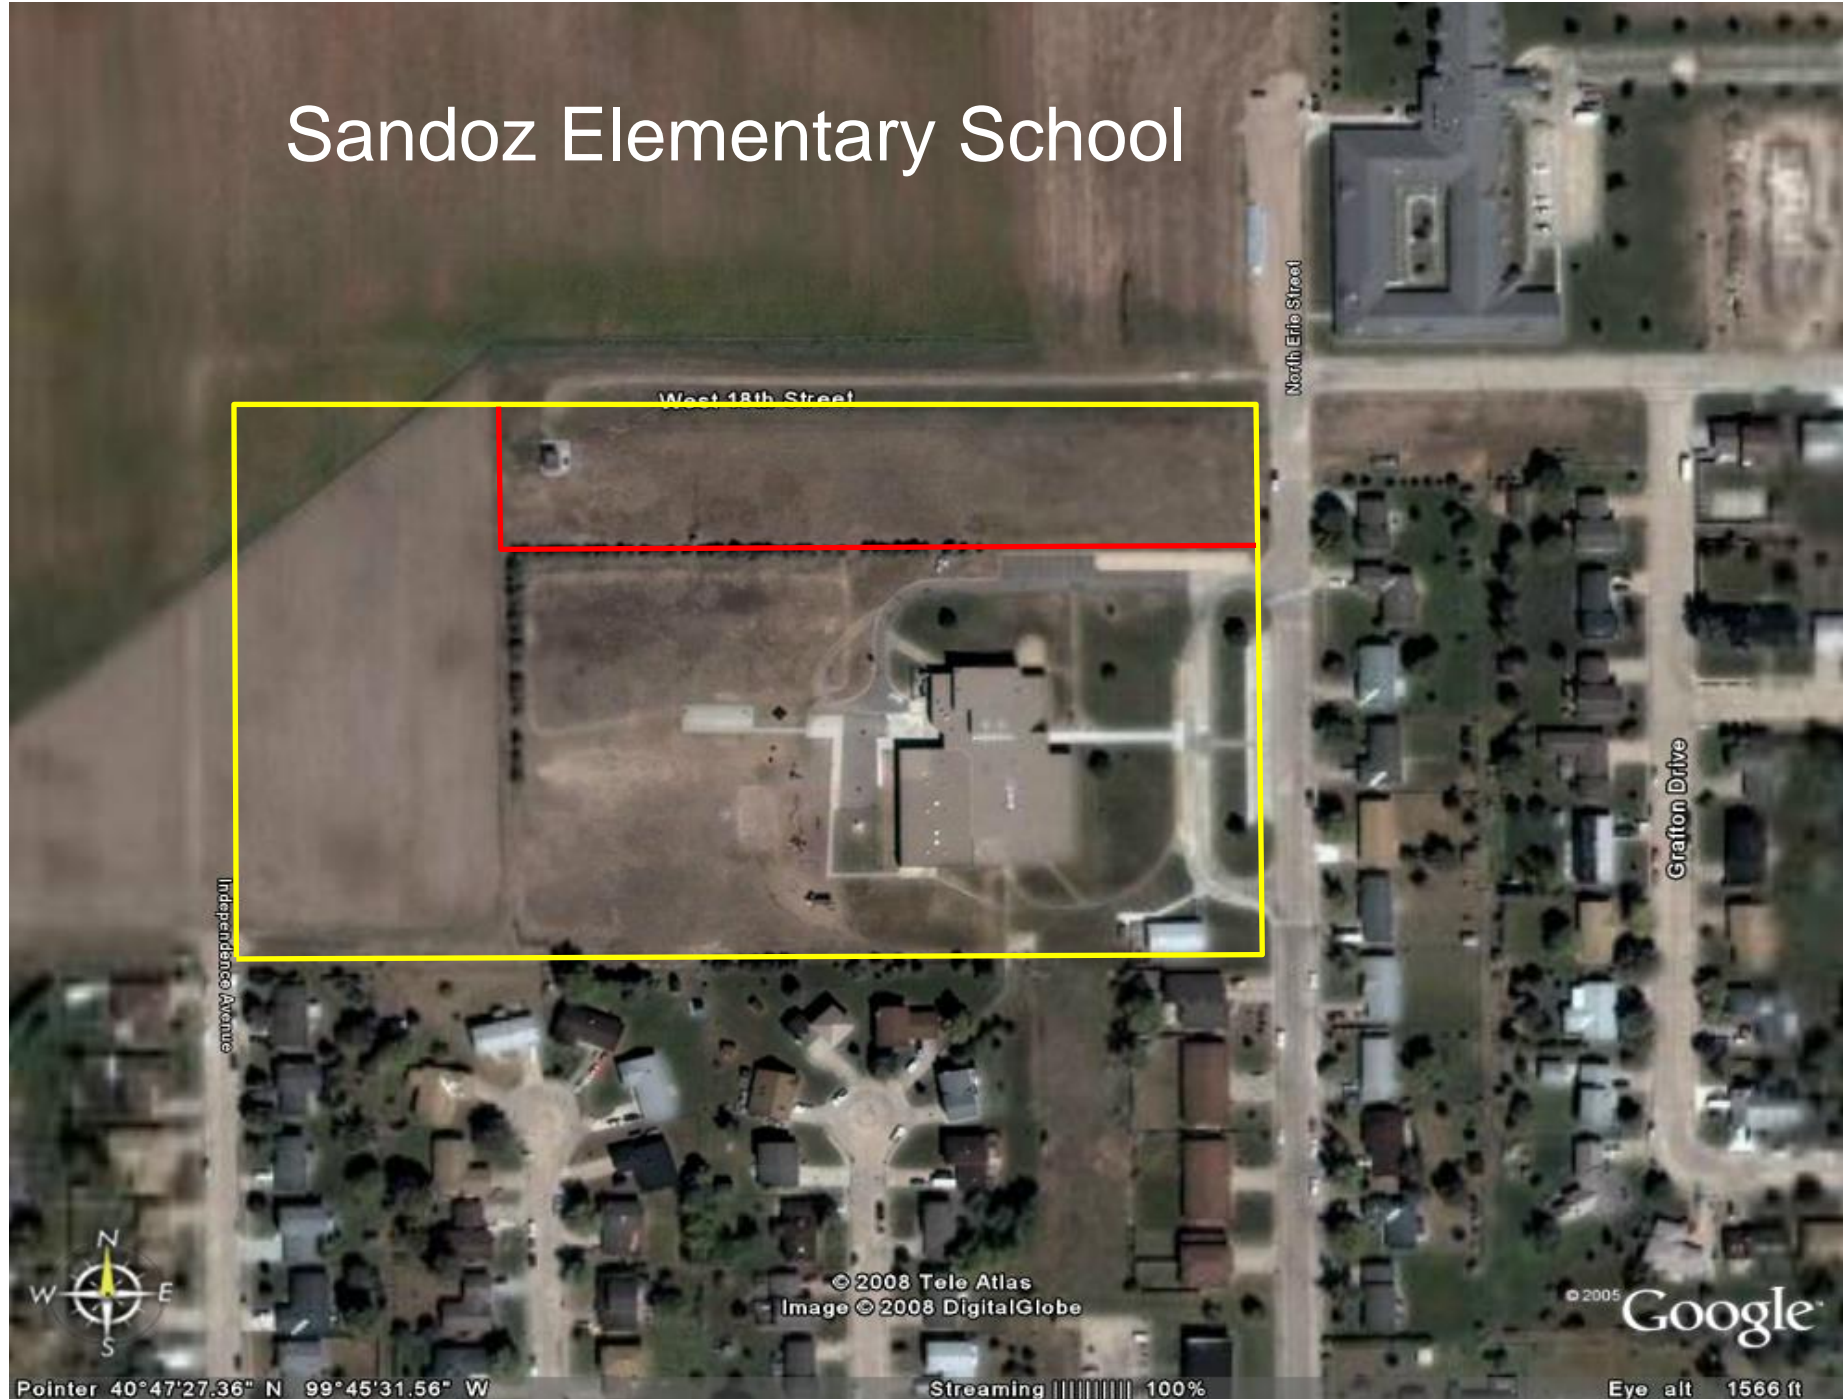

# Sandoz Elementary School

West 18th Street

North Erie Street

Independence Avenue

Grafton Drive

© 2008 Tele Atlas  
Image © 2008 DigitalGlobe

© 2005 Google

Pointer 40°47'27.36" N 99°45'31.56" W

Streaming ||||| 100%

Eye alt 1566 ft