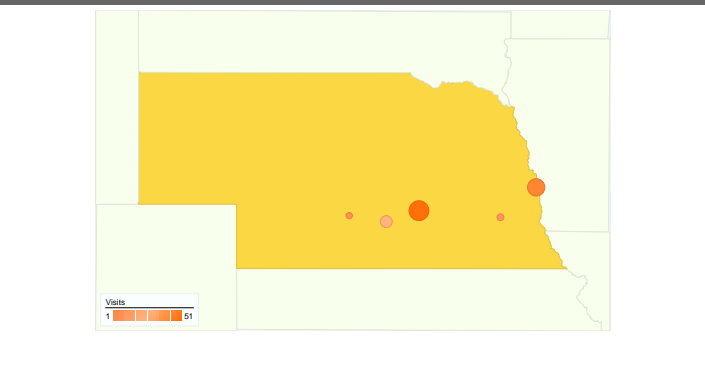

Map Overlay world

Traffic Sources Overview

Content Overview

Pages	Pageviews	% Pageviews
/	202	27.01%
/tips.html	84	11.23%
/whatsnew.html	75	10.03%
/07-GRAD/07-	71	9.49%
/forkids.html	61	8.16%

Map Overlay 21162

187 visits came from 4 countries/territories

Site Usage

Visits 187 % of Site Total: 100.00%	Pages/Visit 4.00 Site Avg: 4.00 (0.00%)	Avg. Time on Site 00:03:22 Site Avg: 00:03:22 (0.00%)	% New Visits 41.71% Site Avg: 41.71% (0.00%)	Bounce Rate 48.13% Site Avg: 48.13% (0.00%)	
Country/Territory	Visits	Pages/Visit	Avg. Time on Site	% New Visits	Bounce Rate
United States	183	4.05	00:03:27	40.44%	47.54%
United Kingdom	2	2.00	00:00:13	100.00%	50.00%
Canada	1	1.00	00:00:00	100.00%	100.00%
Germany	1	1.00	00:00:00	100.00%	100.00%