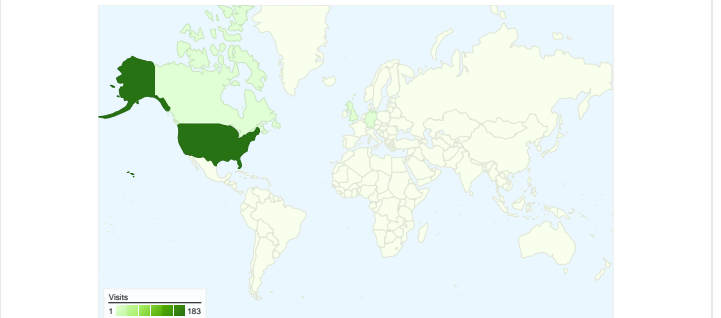

Map Overlay world