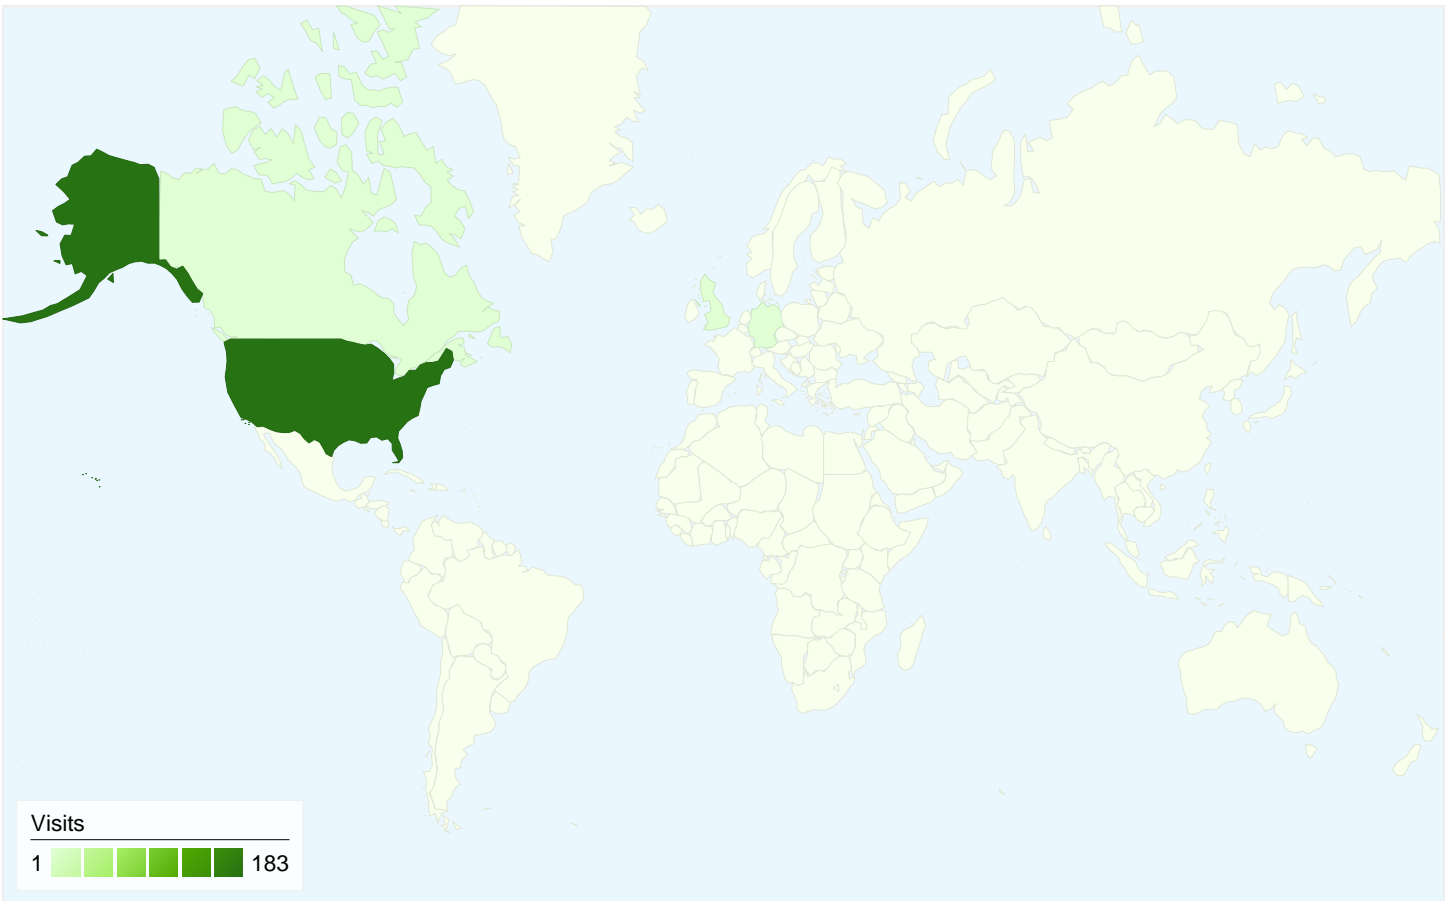

All traffic sources sent a total of 187 visits

32.09% Direct Traffic

57.22% Referring Sites

10.70% Search Engines

Top Traffic Sources

Sources	Visits	% visits	Keywords	Visits	% visits
(direct) ((none))	60	32.09%	nebraska h2o	6	30.00%
cityofhastings.org (referral)	54	28.88%	nebraska h2o	3	15.00%
google (organic)	18	9.63%	nebraska + h2o	2	10.00%
grand-island.com (referral)	13	6.95%	nebraskah2o	2	10.00%
ci.lexington.ne.us (referral)	9	4.81%	h 2 o	1	5.00%

187 visits came from 4 countries/territories

Site Usage

Visits 187 % of Site Total: 100.00%	Pages/Visit 4.00 Site Avg: 4.00 (0.00%)	Avg. Time on Site 00:03:22 Site Avg: 00:03:22 (0.00%)	% New Visits 41.71% Site Avg: 41.71% (0.00%)	Bounce Rate 48.13% Site Avg: 48.13% (0.00%)	
Country/Territory	Visits	Pages/Visit	Avg. Time on Site	% New Visits	Bounce Rate
United States	183	4.05	00:03:27	40.44%	47.54%
United Kingdom	2	2.00	00:00:13	100.00%	50.00%
Canada	1	1.00	00:00:00	100.00%	100.00%
Germany	1	1.00	00:00:00	100.00%	100.00%