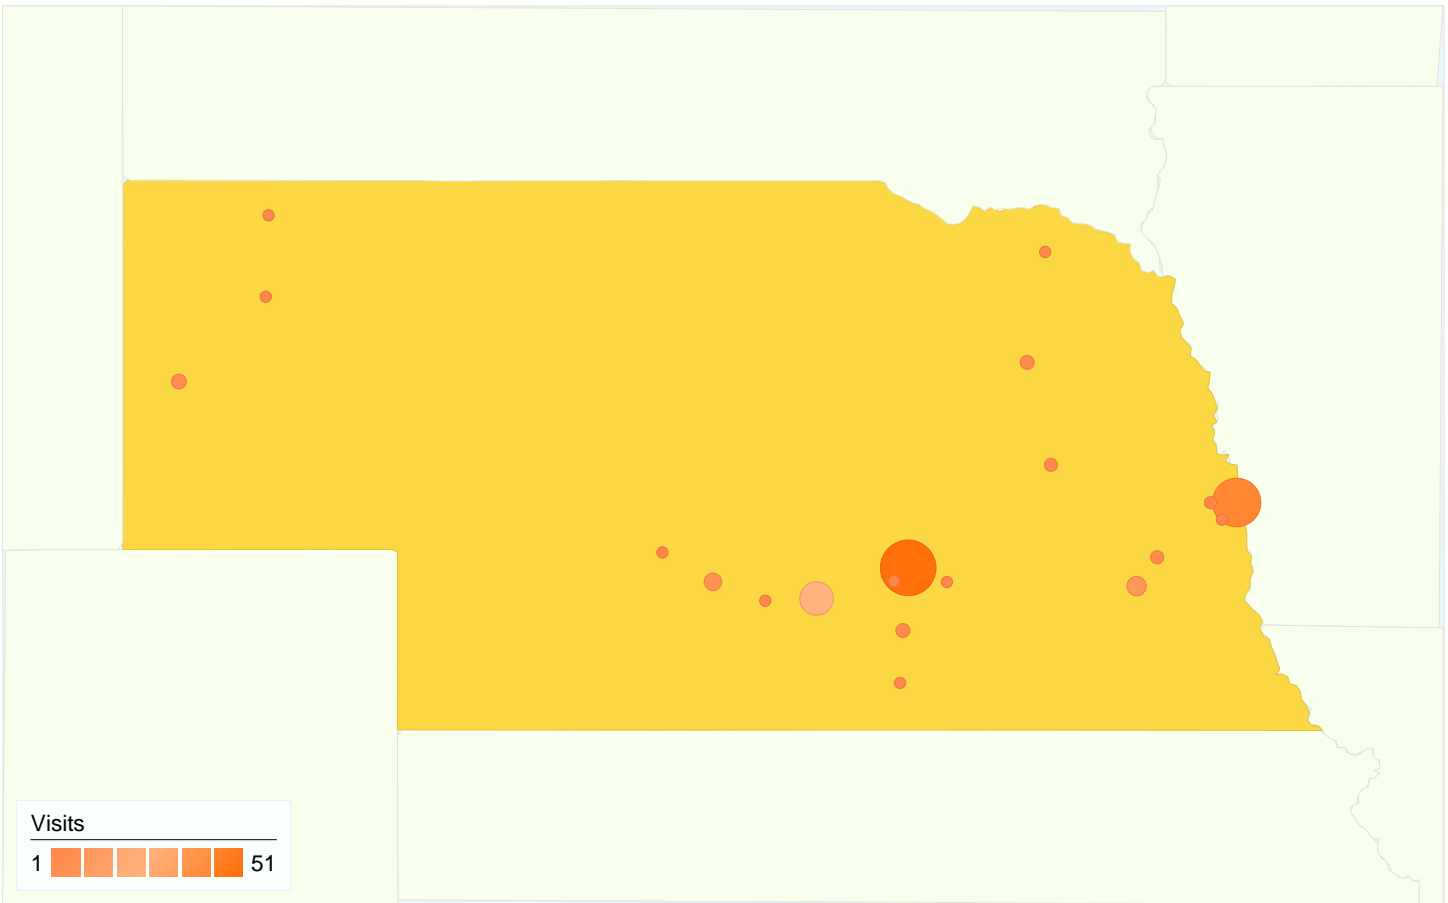

187 visits came from 4 countries/territories

Site Usage

Visits 187 % of Site Total: 100.00%	Pages/Visit 4.00 Site Avg: 4.00 (0.00%)	Avg. Time on Site 00:03:22 Site Avg: 00:03:22 (0.00%)	% New Visits 41.71% Site Avg: 41.71% (0.00%)	Bounce Rate 48.13% Site Avg: 48.13% (0.00%)	
Country/Territory	Visits	Pages/Visit	Avg. Time on Site	% New Visits	Bounce Rate
United States	183	4.05	00:03:27	40.44%	47.54%
United Kingdom	2	2.00	00:00:13	100.00%	50.00%
Canada	1	1.00	00:00:00	100.00%	100.00%
Germany	1	1.00	00:00:00	100.00%	100.00%

Pages on this site were viewed a total of 748 times

 **748** Pageviews

 **387** Unique Views

 **48.13%** Bounce Rate

Top Content

Pages	Pageviews	% Pageviews
/	202	27.01%
/tips.html	84	11.23%
/whatsnew.html	75	10.03%
/07-GRAD/07-GRAD_0003/tips.html	71	9.49%
/forkids.html	61	8.16%

This state sent 168 visits via 20 cities

Site Usage

Visits 168 % of Site Total: 89.84%	Pages/Visit 4.23 Site Avg: 4.00 (5.80%)	Avg. Time on Site 00:03:41 Site Avg: 00:03:22 (9.12%)	% New Visits 36.31% Site Avg: 41.71% (-12.95%)	Bounce Rate 46.43% Site Avg: 48.13% (-3.53%)	
City	Visits	Pages/Visit	Avg. Time on Site	% New Visits	Bounce Rate
Grand Island	51	2.53	00:02:13	1.96%	66.67%
Omaha	43	8.28	00:09:03	20.93%	34.88%
Kearney	26	3.42	00:02:20	69.23%	23.08%
Lincoln	10	1.50	00:00:31	80.00%	80.00%
Lexington	8	3.62	00:01:58	50.00%	25.00%
Scottsbluff	5	3.20	00:01:59	20.00%	20.00%
Norfolk	4	7.25	00:01:15	100.00%	25.00%
Hastings	4	1.00	00:00:00	100.00%	100.00%
Columbus	3	4.33	00:00:40	33.33%	0.00%
Waverly	3	4.00	00:02:16	33.33%	66.67%