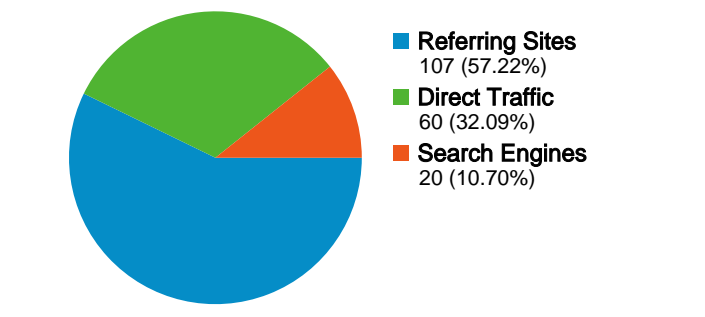

Traffic Sources Overview

Content Overview

Pages	Pageviews	% Pageviews
/	202	27.01%
/tips.html	84	11.23%
/whatsnew.html	75	10.03%
/07-GRAD/07-	71	9.49%
/forkids.html	61	8.16%