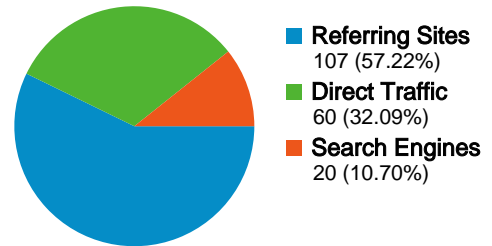

Top Content		
URL	Pageviews	% visits
/	202	27.01%
/tips.html	84	11.23%
/whatsnew.html	75	10.03%
/07-GRAD/07-	71	9.49%
/forkids.html	61	8.16%

93 people visited this site

-  **187** Visits
-  **93** Absolute Unique Visitors
-  **748** Pageviews
-  **4.00** Average Pageviews
-  **00:03:22** Time on Site
-  **48.13%** Bounce Rate
-  **41.71%** New Visits

Technical Profile

Browser	Visits	% visits	Connection Speed	Visits	% visits
Internet Explorer	138	73.80%	Cable	92	49.20%
Firefox	41	21.93%	Unknown	43	22.99%
Safari	8	4.28%	DSL	39	20.86%
			T1	9	4.81%
			Dialup	4	2.14%

All traffic sources sent a total of 187 visits

32.09% Direct Traffic

57.22% Referring Sites

10.70% Search Engines

Top Traffic Sources

Sources	Visits	% visits	Keywords	Visits	% visits
(direct) ((none))	60	32.09%	nebraska h2o	6	30.00%
cityofhastings.org (referral)	54	28.88%	nebraska h2o	3	15.00%
google (organic)	18	9.63%	nebraska + h2o	2	10.00%
grand-island.com (referral)	13	6.95%	nebraskah2o	2	10.00%
ci.lexington.ne.us (referral)	9	4.81%	h 2 o	1	5.00%

187 visits came from 4 countries/territories

Site Usage

Visits 187 % of Site Total: 100.00%	Pages/Visit 4.00 Site Avg: 4.00 (0.00%)	Avg. Time on Site 00:03:22 Site Avg: 00:03:22 (0.00%)	% New Visits 41.71% Site Avg: 41.71% (0.00%)	Bounce Rate 48.13% Site Avg: 48.13% (0.00%)	
Country/Territory	Visits	Pages/Visit	Avg. Time on Site	% New Visits	Bounce Rate
United States	183	4.05	00:03:27	40.44%	47.54%
United Kingdom	2	2.00	00:00:13	100.00%	50.00%
Canada	1	1.00	00:00:00	100.00%	100.00%
Germany	1	1.00	00:00:00	100.00%	100.00%